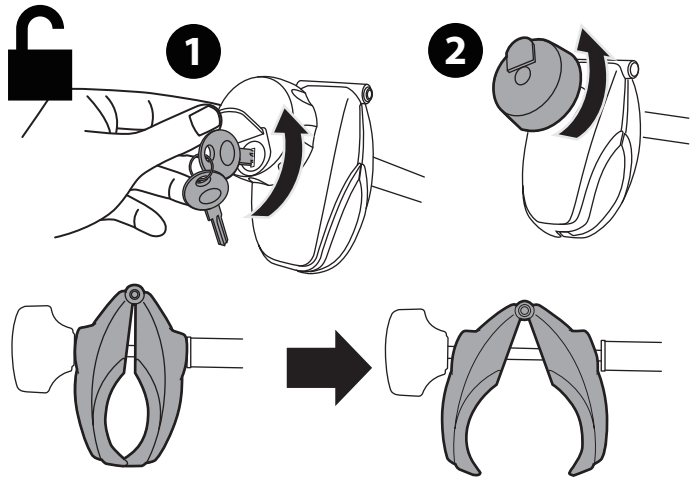

PARTS LIST

* This plate is not included.

13-pin

**MAX
45kg**

OK

~~**OK**~~

1 1 x 15 kg MAX

2 2 x 15 kg MAX

3 3 x 15 kg MAX

S M L

OK

~~**OK**~~

**MIN (23" / 58 cm)
MAX (45" / 114 cm)**

**min. Ø25 mm
max. Ø 60 mm**

OK

OK

~~**OK**~~

OK

~~**OK**~~

option 1.

option 2.