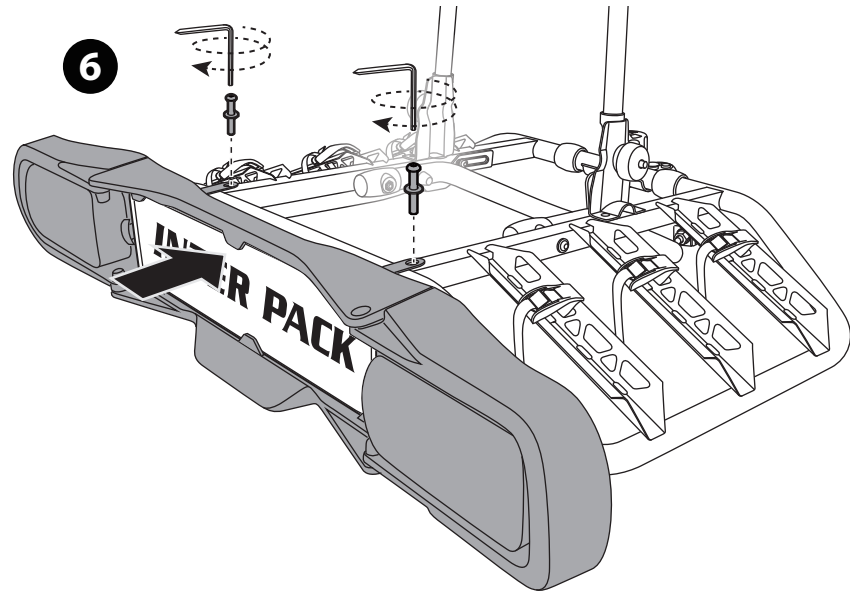

PARTS LIST

* This plate is not included.

13-pin

**MAX
45kg**

OK

~~**OK**~~

1 1 x 15 kg MAX

2 2 x 15 kg MAX

3 3 x 15 kg MAX

S M L

OK

~~**OK**~~

**MIN (23" / 58 cm)
MAX (45" / 114 cm)**

**min. Ø25 mm
max. Ø 60 mm**

OK

OK