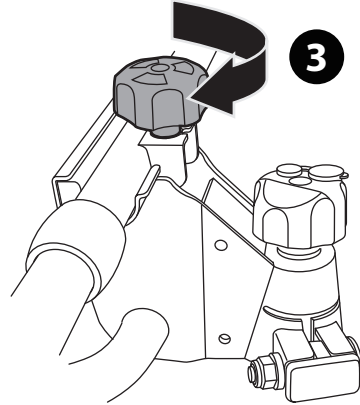

PARTS LIST

* This plate is not included.

13-pin

**MAX
45kg**

OK

~~**OK**~~

1 1 x 15 kg MAX

2 2 x 15 kg MAX

3 3 x 15 kg MAX

S M L

OK

~~**OK**~~

**MIN (23" / 58 cm)
MAX (45" / 114 cm)**

**min. Ø25 mm
max. Ø 60 mm**

OK

OK