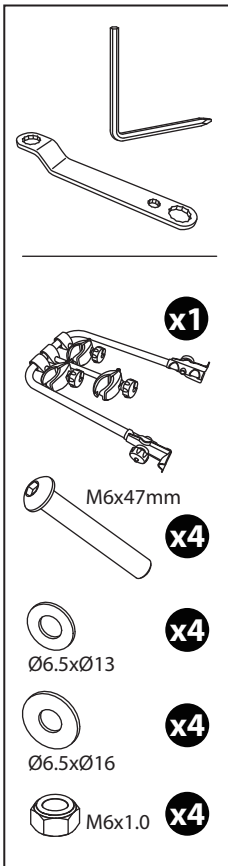

PARTS LIST

* This plate is not included.

13-pin

**MAX
45kg**

OK

~~**OK**~~

1 1 x 15 kg MAX

2 2 x 15 kg MAX

3 3 x 15 kg MAX

S M L

OK

~~**OK**~~

**MIN (23" / 58 cm)
MAX (45" / 114 cm)**

**min. Ø25 mm
max. Ø 60 mm**

OK

OK