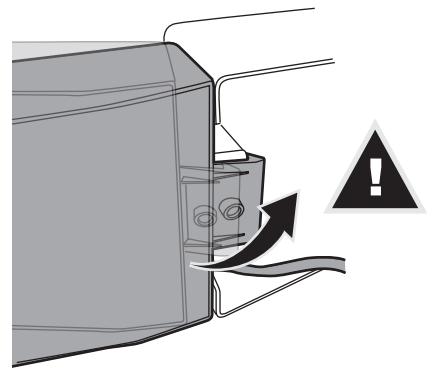

PARTS LIST

* This plate is not included.

13-pin

**MAX
45kg**

OK

~~**OK**~~

1 1 x 15 kg MAX

2 2 x 15 kg MAX

3 3 x 15 kg MAX

S M L

OK

~~**OK**~~

**MIN (23" / 58 cm)
MAX (45" / 114 cm)**

**min. Ø25 mm
max. Ø 60 mm**

OK

OK