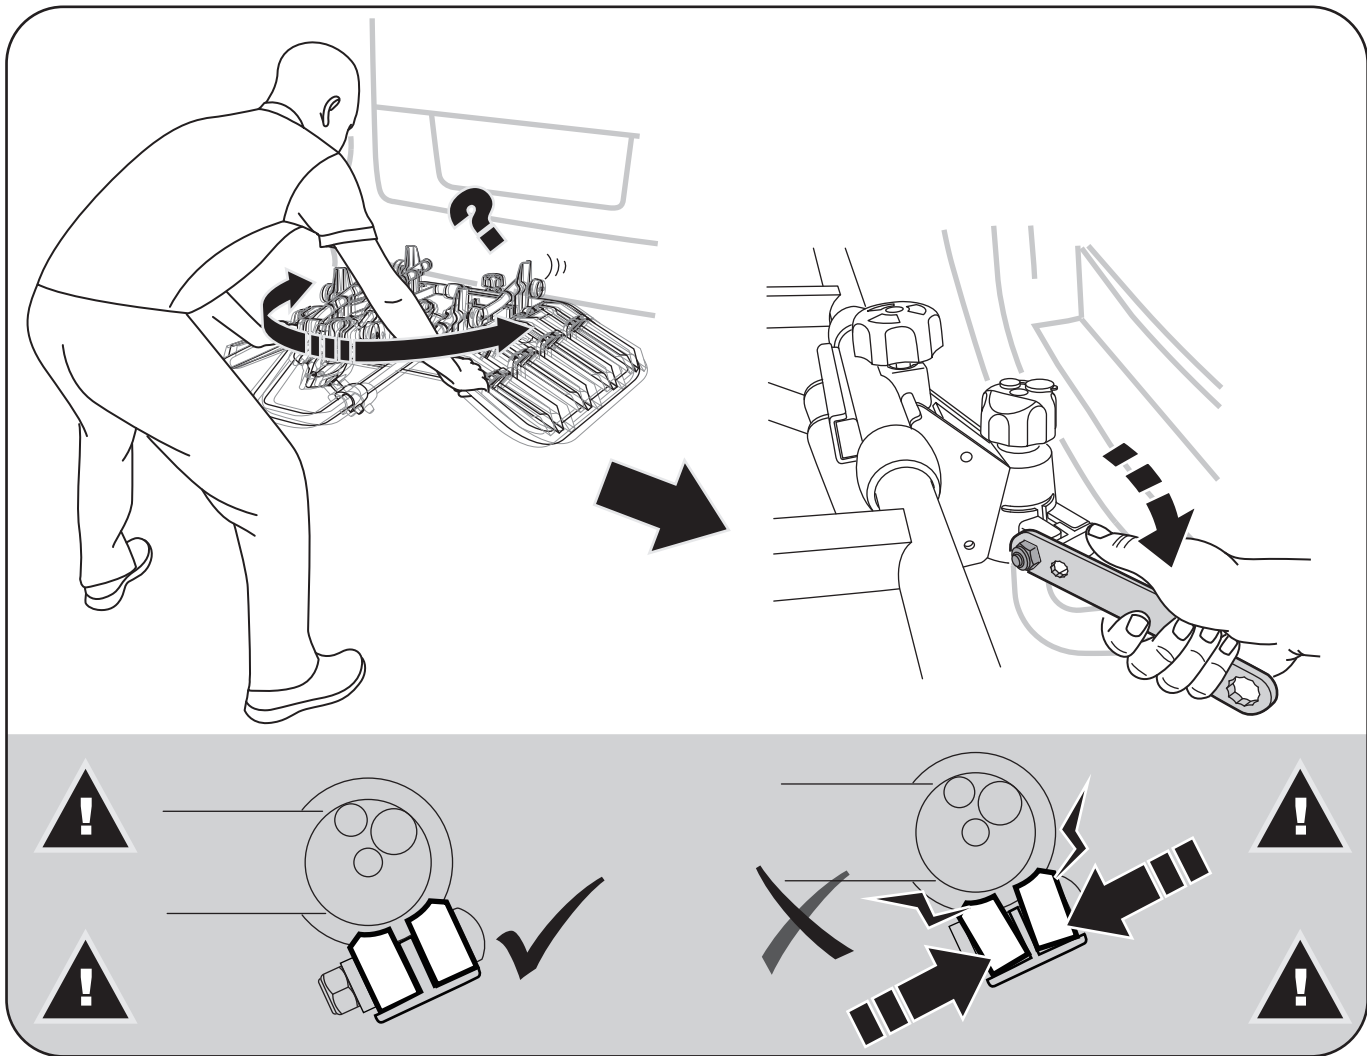

PARTS LIST

* This plate is not included.

13-pin

**MAX
45kg**

OK

~~**OK**~~

1 1 x 15 kg MAX

2 2 x 15 kg MAX

3 3 x 15 kg MAX

S M L

OK

~~**OK**~~

**MIN (23" / 58 cm)
MAX (45" / 114 cm)**

**min. Ø25 mm
max. Ø 60 mm**

OK

OK