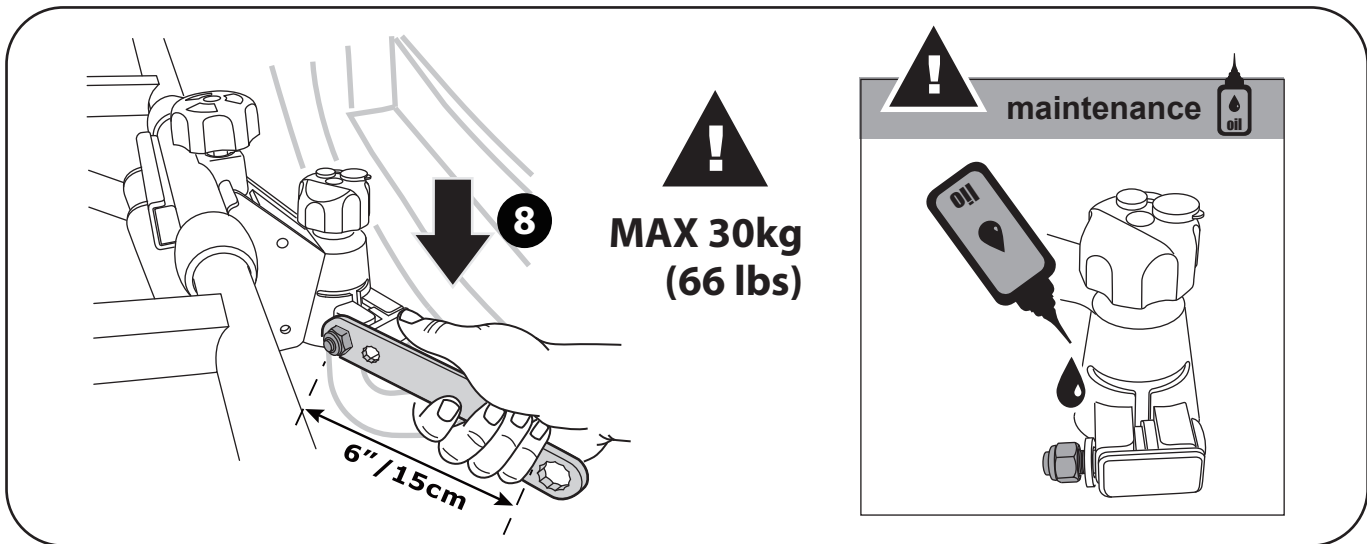

PARTS LIST

* This plate is not included.

13-pin

**MAX
45kg**

OK

~~**OK**~~

1 1 x 15 kg MAX

2 2 x 15 kg MAX

3 3 x 15 kg MAX

S M L

OK

~~**OK**~~

**MIN (23" / 58 cm)
MAX (45" / 114 cm)**

**min. Ø25 mm
max. Ø 60 mm**

OK

OK