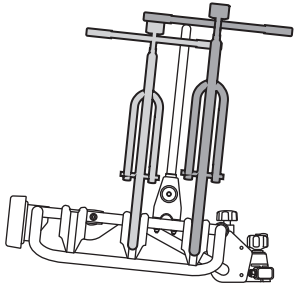

PARTS LIST

* This plate is not included.

13-pin

**MAX
45kg**

OK

~~**OK**~~

1 1 x 15 kg MAX

2 2 x 15 kg MAX

3 3 x 15 kg MAX

S M L

OK

~~**OK**~~

**MIN (23" / 58 cm)
MAX (45" / 114 cm)**

**min. Ø25 mm
max. Ø 60 mm**

OK

OK