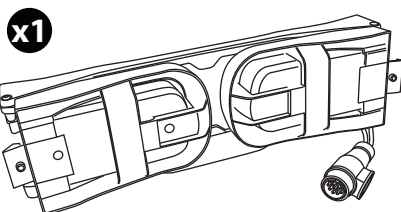

PARTS LIST

* This plate is not included.

13-pin

**MAX
45kg**

OK

~~**OK**~~

1 1 x 15 kg MAX

2 2 x 15 kg MAX

3 3 x 15 kg MAX

S M L

OK

~~**OK**~~

**MIN (23" / 58 cm)
MAX (45" / 114 cm)**

**min. Ø25 mm
max. Ø 60 mm**

OK

OK