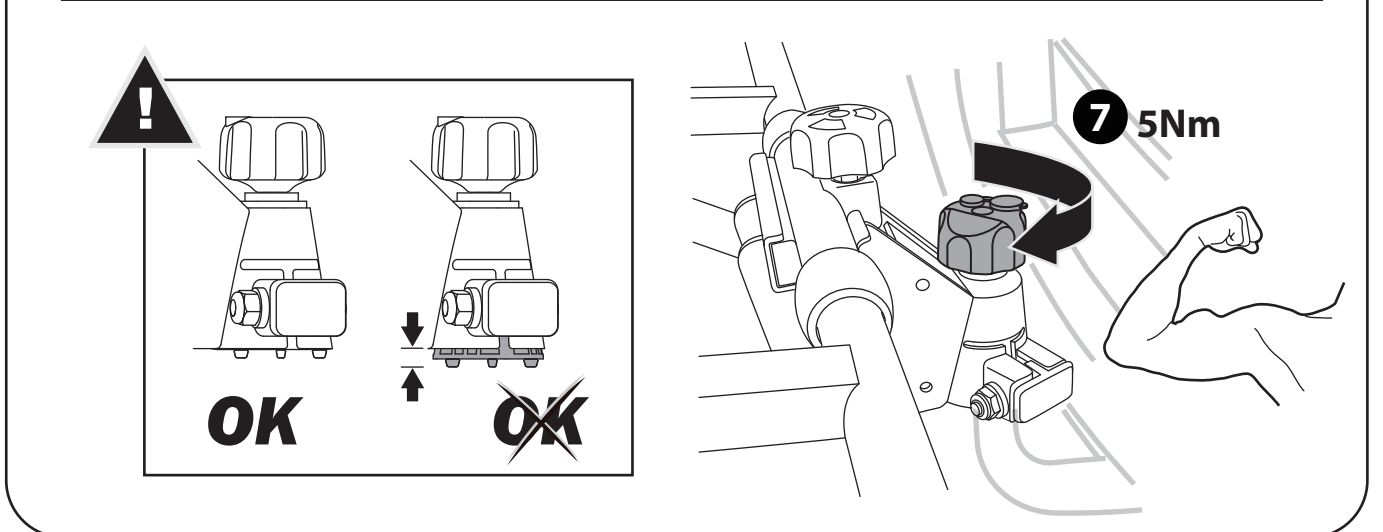

PARTS LIST

* This plate is not included.

13-pin

**MAX
45kg**

OK

~~**OK**~~

1 1 x 15 kg MAX

2 2 x 15 kg MAX

3 3 x 15 kg MAX

S M L

OK

~~**OK**~~

**MIN (23" / 58 cm)
MAX (45" / 114 cm)**

**min. Ø25 mm
max. Ø 60 mm**

OK

OK