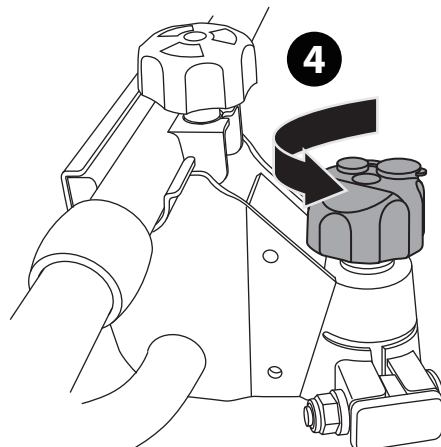

PARTS LIST

* This plate is not included.

13-pin

**MAX
45kg**

OK

~~**OK**~~

1 1 x 15 kg MAX

2 2 x 15 kg MAX

3 3 x 15 kg MAX

S M L

OK

~~**OK**~~

**MIN (23" / 58 cm)
MAX (45" / 114 cm)**

**min. Ø25 mm
max. Ø 60 mm**

OK

OK