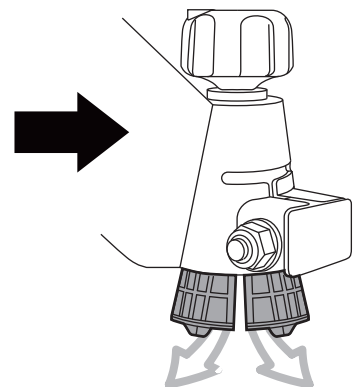

PARTS LIST

* This plate is not included.

13-pin

**MAX
45kg**

OK

~~**OK**~~

1 1 x 15 kg MAX

2 2 x 15 kg MAX

3 3 x 15 kg MAX

S M L

OK

~~**OK**~~

**MIN (23" / 58 cm)
MAX (45" / 114 cm)**

**min. Ø25 mm
max. Ø 60 mm**

OK

OK