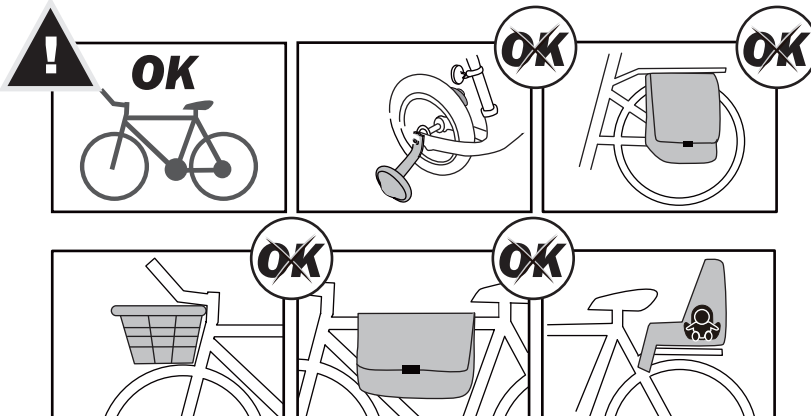

PARTS LIST

* This plate is not included.

13-pin

**MAX
45kg**

OK

~~**OK**~~

1 1 x 15 kg MAX

2 2 x 15 kg MAX

3 3 x 15 kg MAX

S M L

OK

~~**OK**~~

**MIN (23" / 58 cm)
MAX (45" / 114 cm)**

**min. Ø25 mm
max. Ø 60 mm**

OK

OK