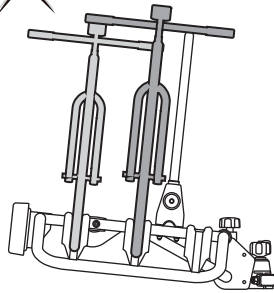

PARTS LIST

* This plate is not included.

13-pin

**MAX
45kg**

OK

~~**OK**~~

1 1 x 15 kg MAX

2 2 x 15 kg MAX

3 3 x 15 kg MAX

S M L

OK

~~**OK**~~

**MIN (23" / 58 cm)
MAX (45" / 114 cm)**

**min. Ø25 mm
max. Ø 60 mm**

OK

OK