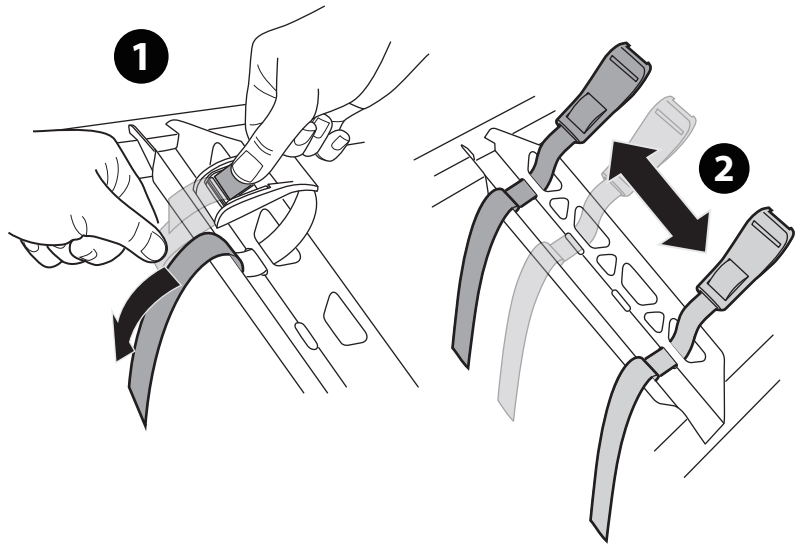

PARTS LIST

* This plate is not included.

13-pin

**MAX
45kg**

OK

~~**OK**~~

1 1 x 15 kg MAX

2 2 x 15 kg MAX

3 3 x 15 kg MAX

S M L

OK

~~**OK**~~

**MIN (23" / 58 cm)
MAX (45" / 114 cm)**

**min. Ø25 mm
max. Ø 60 mm**

OK

OK