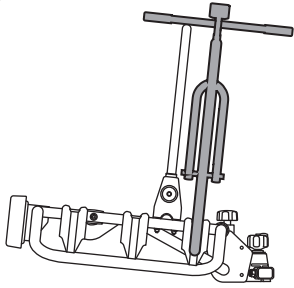

PARTS LIST

* This plate is not included.

13-pin

**MAX
45kg**

OK

~~**OK**~~

1 1 x 15 kg MAX

2 2 x 15 kg MAX

3 3 x 15 kg MAX

S M L

OK

~~**OK**~~

**MIN (23" / 58 cm)
MAX (45" / 114 cm)**

**min. Ø25 mm
max. Ø 60 mm**

OK

OK