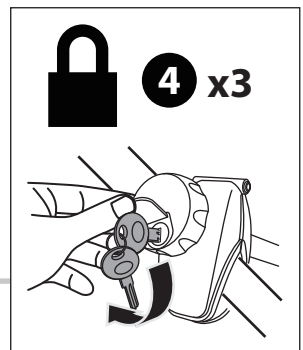

PARTS LIST

* This plate is not included.

13-pin

**MAX
45kg**

OK

~~**OK**~~

1 1 x 15 kg MAX

2 2 x 15 kg MAX

3 3 x 15 kg MAX

S M L

OK

~~**OK**~~

**MIN (23" / 58 cm)
MAX (45" / 114 cm)**

**min. Ø25 mm
max. Ø 60 mm**

OK

OK

~~**OK**~~

OK

~~**OK**~~

option 1.

option 2.