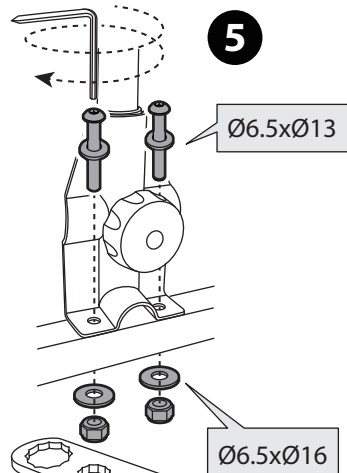

PARTS LIST

* This plate is not included.

13-pin

**MAX
45kg**

OK

~~**OK**~~

1 1 x 15 kg MAX

2 2 x 15 kg MAX

3 3 x 15 kg MAX

S M L

OK

~~**OK**~~

**MIN (23" / 58 cm)
MAX (45" / 114 cm)**

**min. Ø25 mm
max. Ø 60 mm**

OK

OK