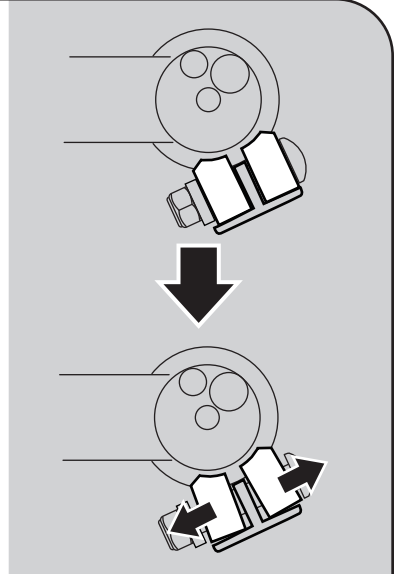

PARTS LIST

* This plate is not included.

13-pin

**MAX
45kg**

OK

~~**OK**~~

1 1 x 15 kg MAX

2 2 x 15 kg MAX

3 3 x 15 kg MAX

S M L

OK

~~**OK**~~

**MIN (23" / 58 cm)
MAX (45" / 114 cm)**

**min. Ø25 mm
max. Ø 60 mm**

OK

OK