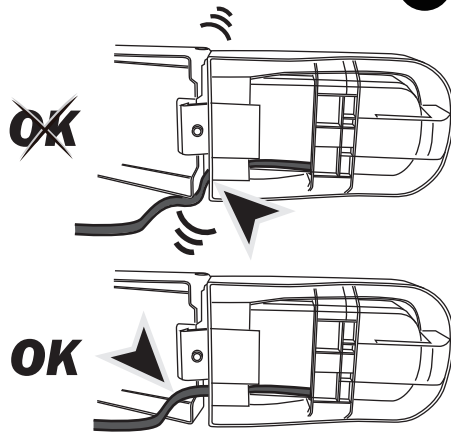

PARTS LIST

* This plate is not included.

13-pin

**MAX
45kg**

OK

~~**OK**~~

1 1 x 15 kg MAX

2 2 x 15 kg MAX

3 3 x 15 kg MAX

S M L

OK

~~**OK**~~

**MIN (23" / 58 cm)
MAX (45" / 114 cm)**

**min. Ø25 mm
max. Ø 60 mm**

OK

OK