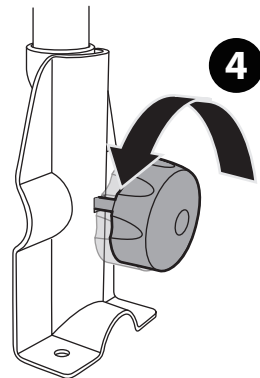

PARTS LIST

* This plate is not included.

13-pin

**MAX
45kg**

OK

~~**OK**~~

1 1 x 15 kg MAX

2 2 x 15 kg MAX

3 3 x 15 kg MAX

S M L

OK

~~**OK**~~

**MIN (23" / 58 cm)
MAX (45" / 114 cm)**

**min. Ø25 mm
max. Ø 60 mm**

OK

OK