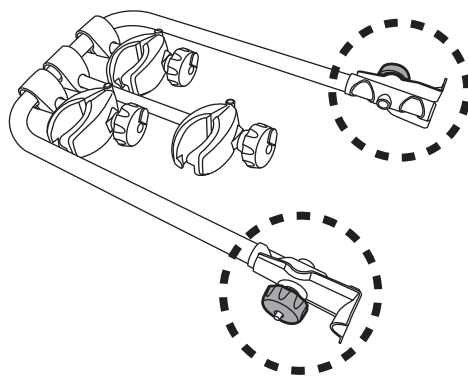

PARTS LIST

* This plate is not included.

13-pin

**MAX
45kg**

OK

~~**OK**~~

1 1 x 15 kg MAX

2 2 x 15 kg MAX

3 3 x 15 kg MAX

S M L

OK

~~**OK**~~

**MIN (23" / 58 cm)
MAX (45" / 114 cm)**

**min. Ø25 mm
max. Ø 60 mm**

OK

OK