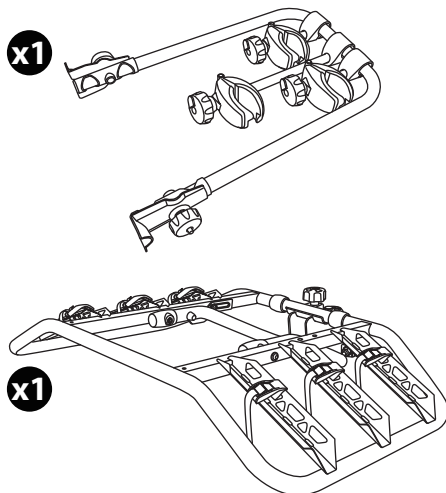

PARTS LIST

* This plate is not included.

13-pin

**MAX
45kg**

OK

~~**OK**~~

1 1 x 15 kg MAX

2 2 x 15 kg MAX

3 3 x 15 kg MAX

S M L

OK

~~**OK**~~

**MIN (23" / 58 cm)
MAX (45" / 114 cm)**

**min. Ø25 mm
max. Ø 60 mm**

OK

OK