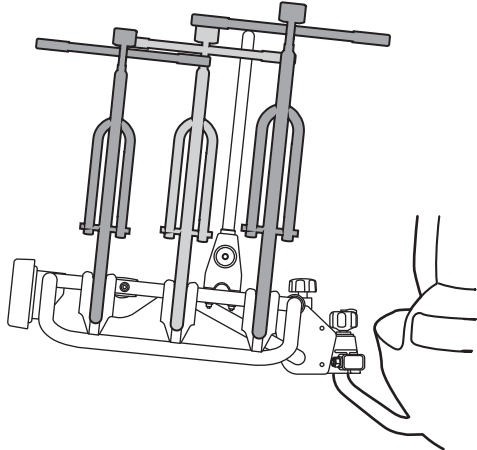

PARTS LIST

* This plate is not included.

13-pin

**MAX
45kg**

OK

~~**OK**~~

1 1 x 15 kg MAX

2 2 x 15 kg MAX

3 3 x 15 kg MAX

S M L

OK

~~**OK**~~

**MIN (23" / 58 cm)
MAX (45" / 114 cm)**

**min. Ø25 mm
max. Ø 60 mm**

OK

OK