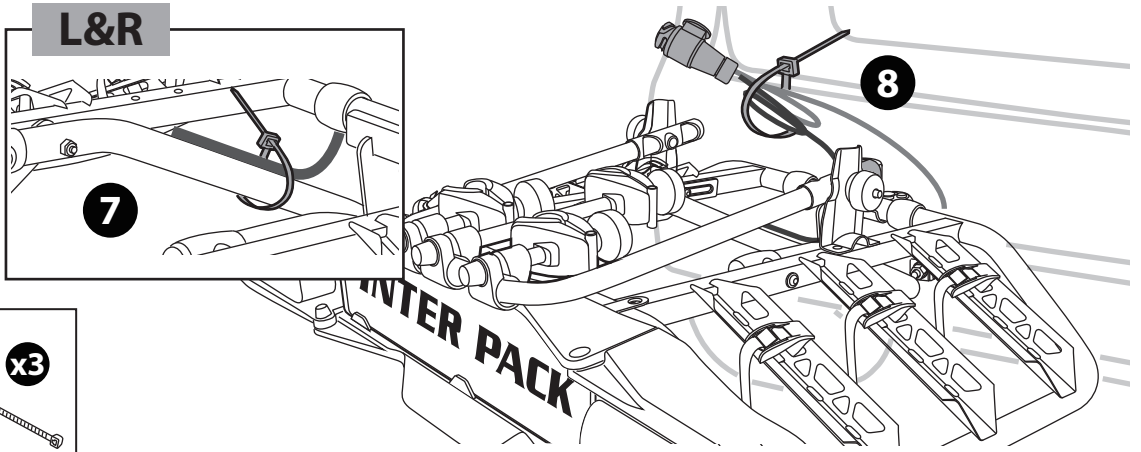

PARTS LIST

* This plate is not included.

13-pin

**MAX
45kg**

OK

~~**OK**~~

1 1 x 15 kg MAX

2 2 x 15 kg MAX

3 3 x 15 kg MAX

S M L

OK

~~**OK**~~

**MIN (23" / 58 cm)
MAX (45" / 114 cm)**

**min. Ø25 mm
max. Ø 60 mm**

OK

OK