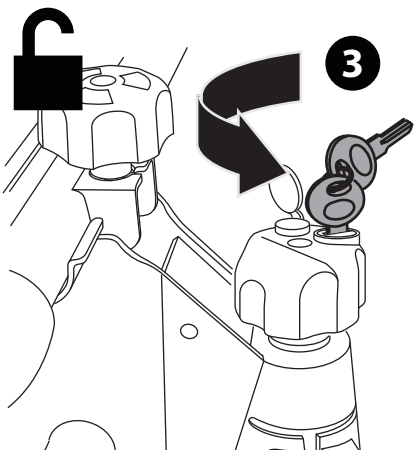

PARTS LIST

* This plate is not included.

13-pin

**MAX
45kg**

OK

~~**OK**~~

1 1 x 15 kg MAX

2 2 x 15 kg MAX

3 3 x 15 kg MAX

S M L

OK

~~**OK**~~

**MIN (23" / 58 cm)
MAX (45" / 114 cm)**

**min. Ø25 mm
max. Ø 60 mm**

OK

OK