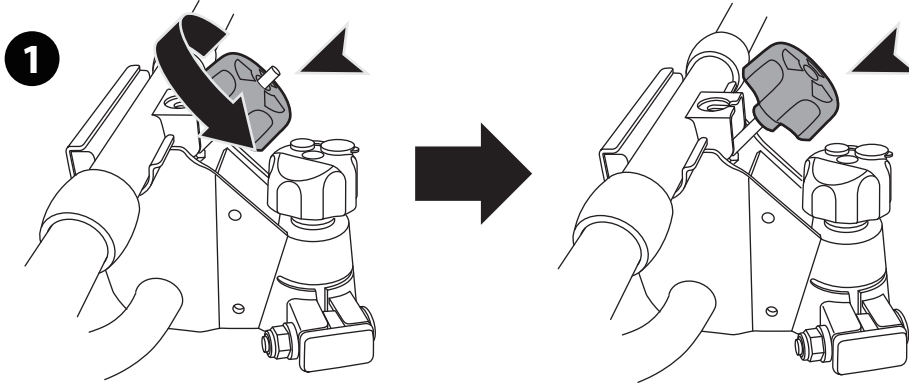

PARTS LIST

* This plate is not included.

13-pin

**MAX
45kg**

OK

~~**OK**~~

1 1 x 15 kg MAX

2 2 x 15 kg MAX

3 3 x 15 kg MAX

S M L

OK

~~**OK**~~

**MIN (23" / 58 cm)
MAX (45" / 114 cm)**

**min. Ø25 mm
max. Ø 60 mm**

OK

OK