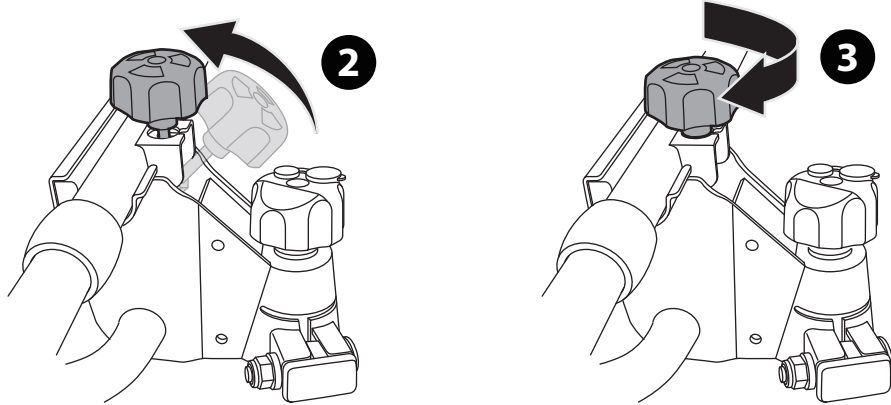

PARTS LIST

* This plate is not included.

13-pin

**MAX
45kg**

OK

~~**OK**~~

1 1 x 15 kg MAX

2 2 x 15 kg MAX

3 3 x 15 kg MAX

S M L

OK

~~**OK**~~

**MIN (23" / 58 cm)
MAX (45" / 114 cm)**

**min. Ø25 mm
max. Ø 60 mm**

OK

OK