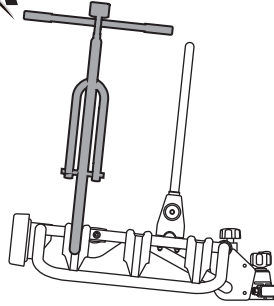

PARTS LIST

* This plate is not included.

13-pin

**MAX
45kg**

OK

~~**OK**~~

1 1 x 15 kg MAX

2 2 x 15 kg MAX

3 3 x 15 kg MAX

S M L

OK

~~**OK**~~

**MIN (23" / 58 cm)
MAX (45" / 114 cm)**

**min. Ø25 mm
max. Ø 60 mm**

OK

OK