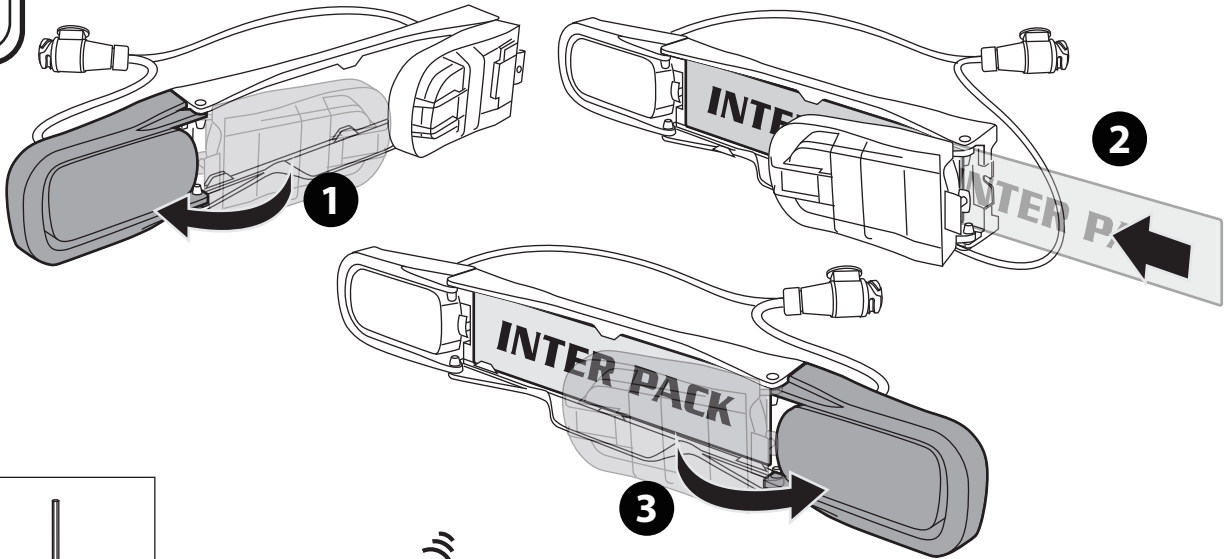

PARTS LIST

* This plate is not included.

13-pin

**MAX
45kg**

OK

~~**OK**~~

1 1 x 15 kg MAX

2 2 x 15 kg MAX

3 3 x 15 kg MAX

S M L

OK

~~**OK**~~

**MIN (23" / 58 cm)
MAX (45" / 114 cm)**

**min. Ø25 mm
max. Ø 60 mm**

OK

OK