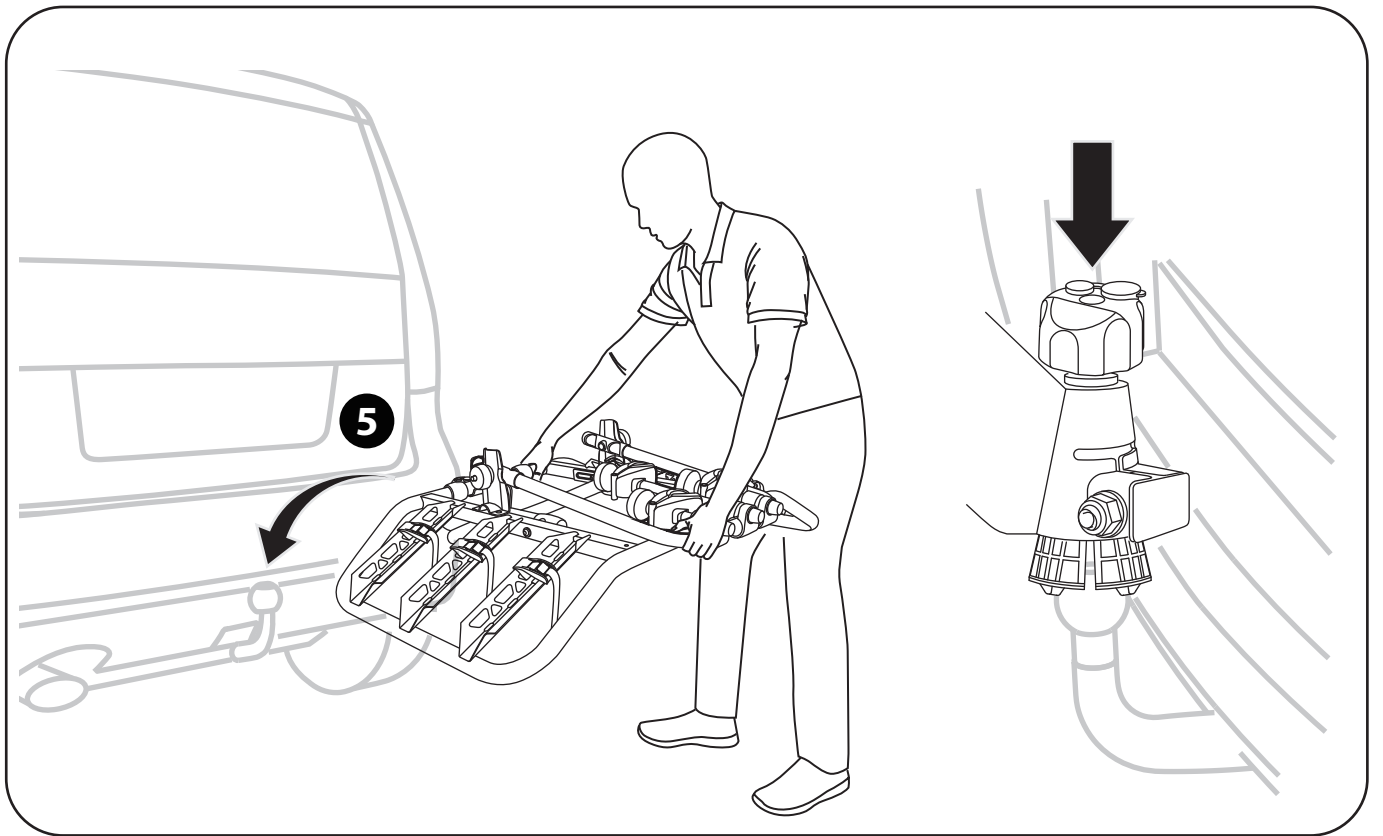

PARTS LIST

* This plate is not included.

13-pin

**MAX
45kg**

OK

~~**OK**~~

1 1 x 15 kg MAX

2 2 x 15 kg MAX

3 3 x 15 kg MAX

S M L

OK

~~**OK**~~

**MIN (23" / 58 cm)
MAX (45" / 114 cm)**

**min. Ø25 mm
max. Ø 60 mm**

OK

OK