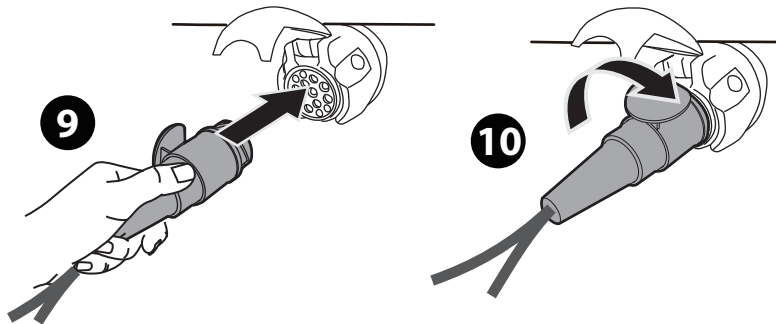

PARTS LIST

* This plate is not included.

13-pin

**MAX
45kg**

OK

~~**OK**~~

1 1 x 15 kg MAX

2 2 x 15 kg MAX

3 3 x 15 kg MAX

S M L

OK

~~**OK**~~

**MIN (23" / 58 cm)
MAX (45" / 114 cm)**

**min. Ø25 mm
max. Ø 60 mm**

OK

OK