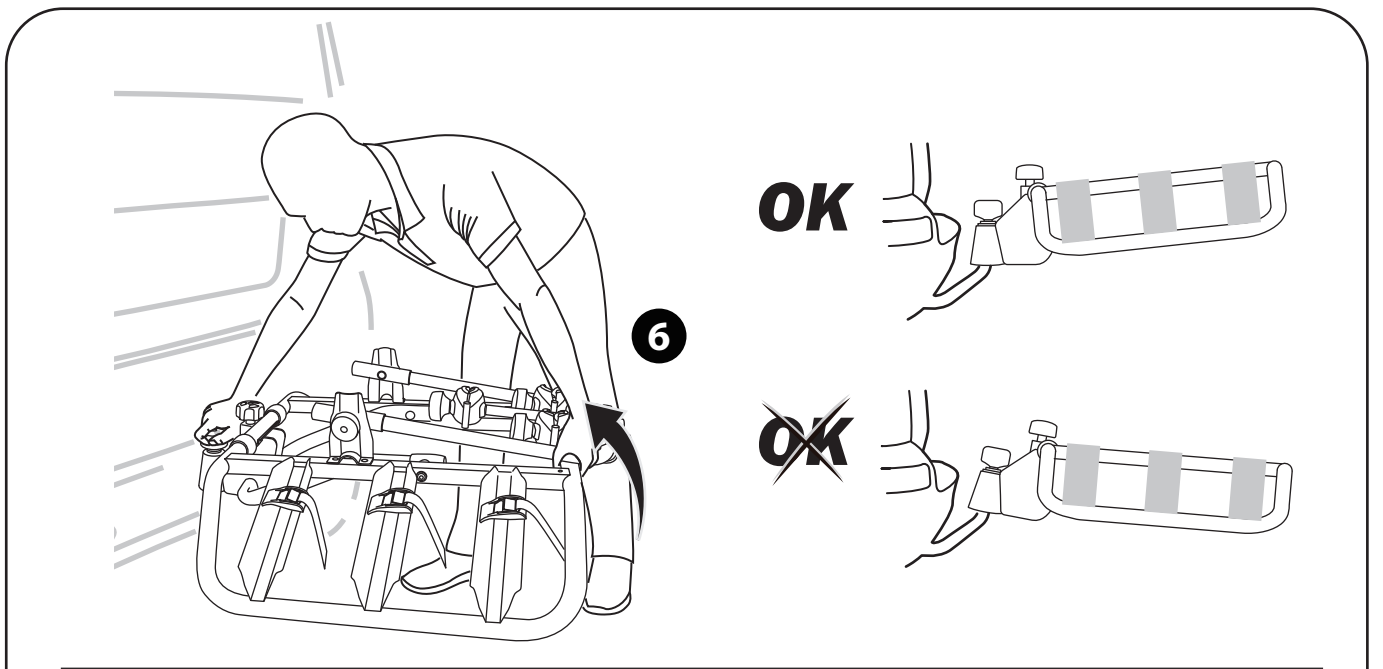

PARTS LIST

* This plate is not included.

13-pin

**MAX
45kg**

OK

~~**OK**~~

1 1 x 15 kg MAX

2 2 x 15 kg MAX

3 3 x 15 kg MAX

S M L

OK

~~**OK**~~

**MIN (23" / 58 cm)
MAX (45" / 114 cm)**

**min. Ø25 mm
max. Ø 60 mm**

OK

OK